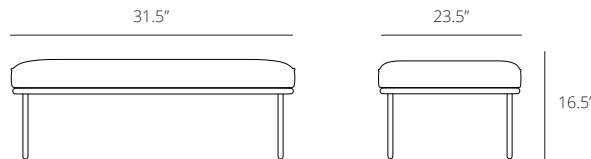

ANALINE DYED LEATHER

CHESTNUT LEATHER

ONYX LEATHER

VELVET UPHOLSTERY

RUST

SEAL

VELVET UPHOLSTERY

POWDER PINK

SPRUCE

VELVET UPHOLSTERY

RAIN

ELEPHANT